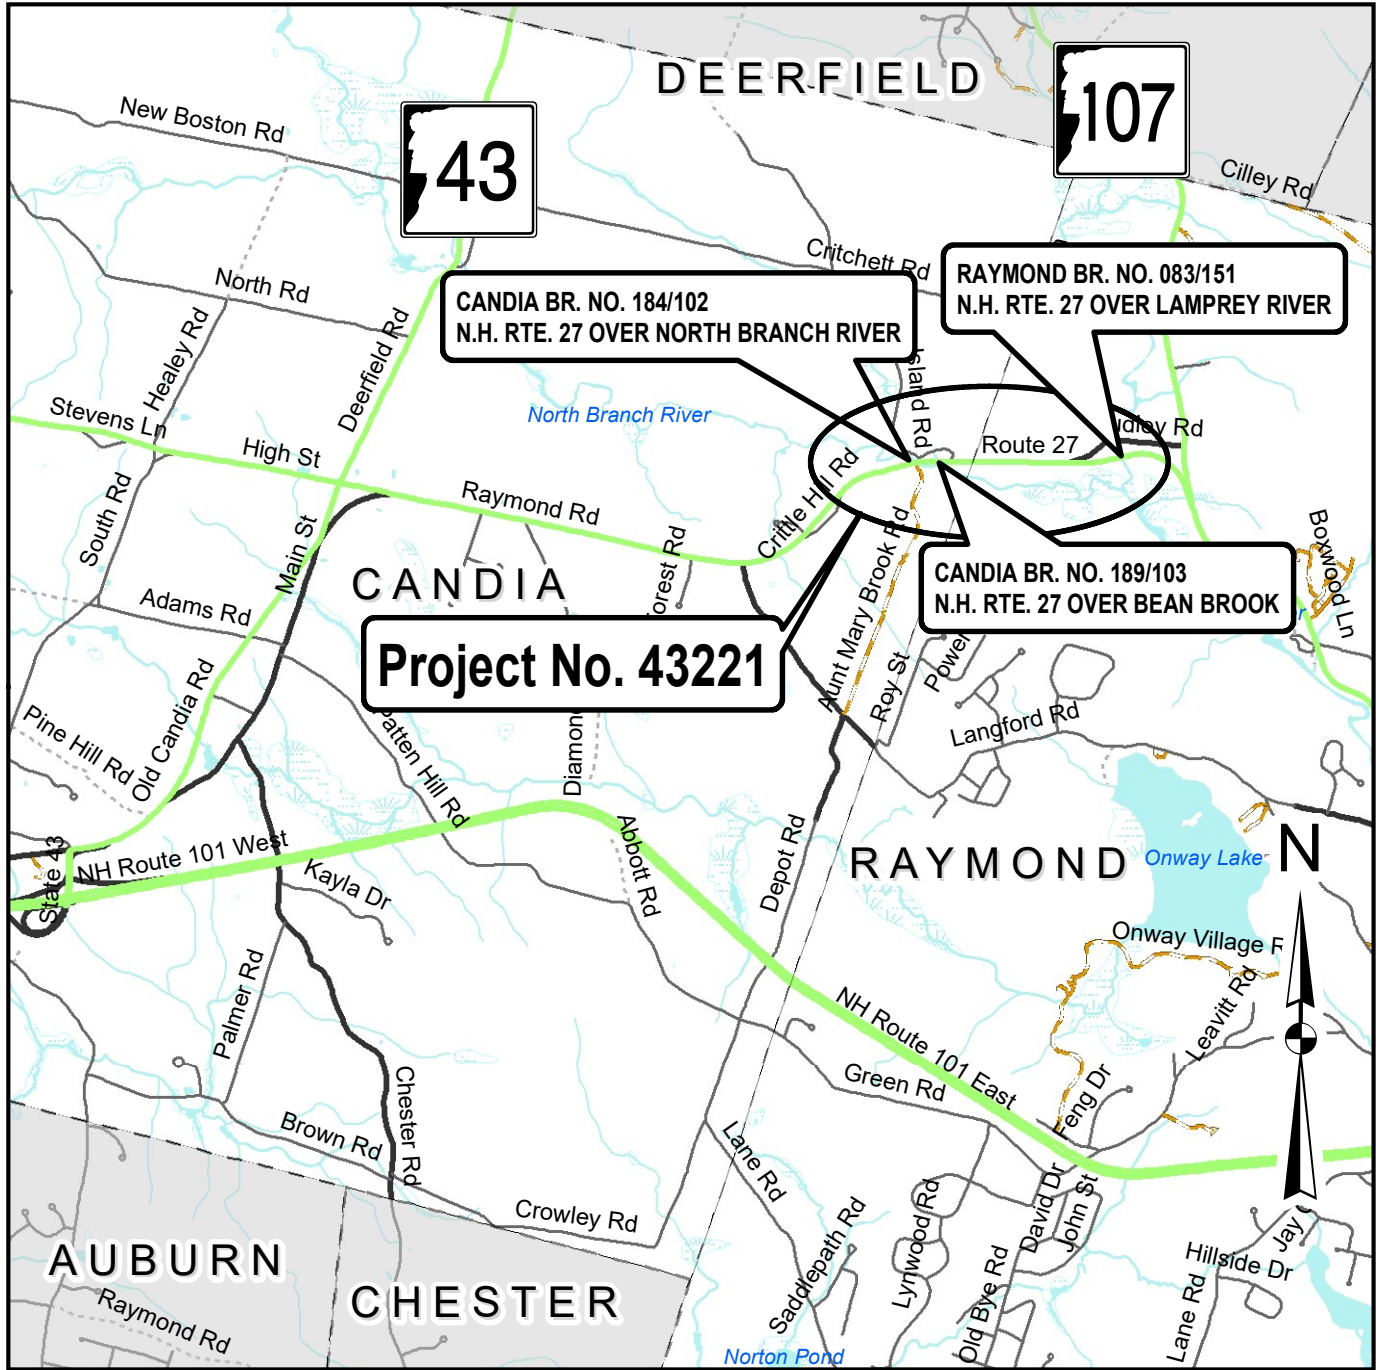

CANDIA - RAYMOND - N.H. ROUTE 27

LEGEND

- Streams
- Water Bodies
- US Routes
- State Routes
- Interstates
- Local Roads
- Town Boundary

State #: 43221

LOCATION MAP