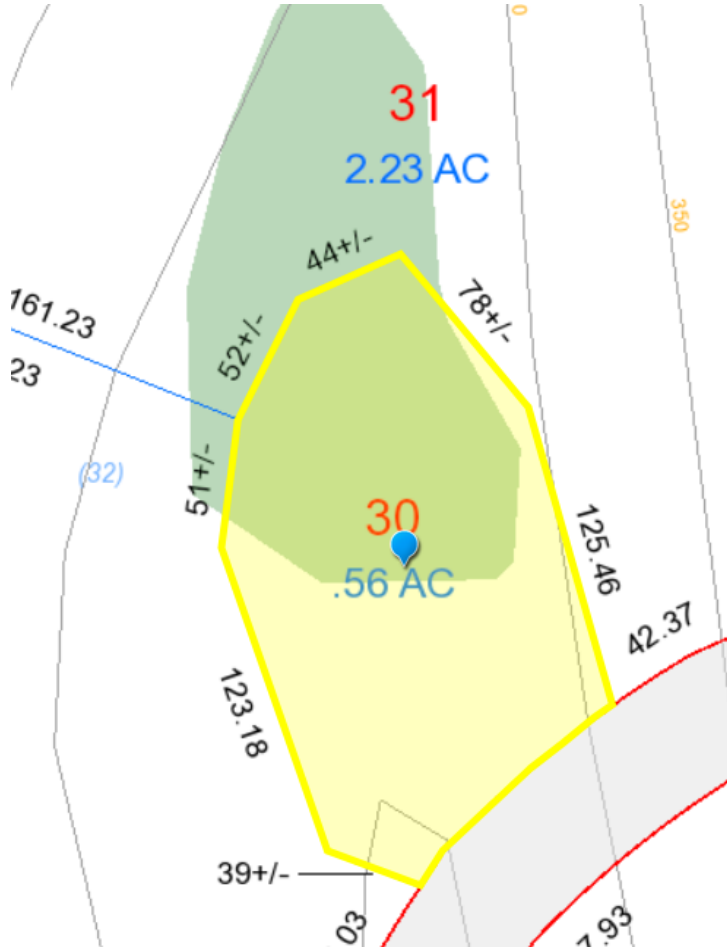

Map/Lot - 021-000-029, 021-000-030 – Ann Logan Circle - .56 Acres – across from 34 Ann Logan Circle, between 31 and 35.

Wetland and Contour layer

Site Walk Date:

Recommendations: